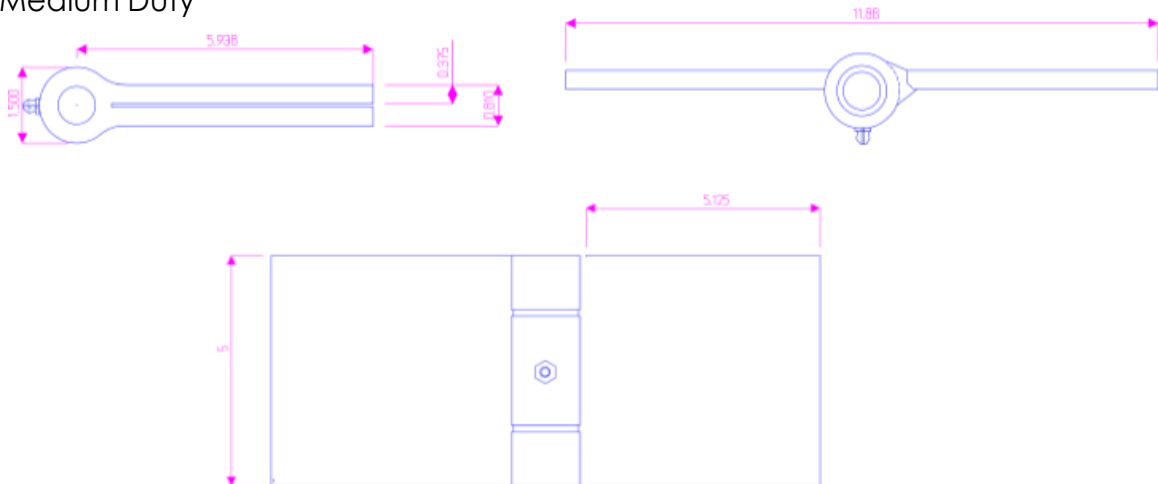

800MB Carbon Steel Mortise Hinges

Model Number: 800MB

Price: \$ 255

- Application: Mortise
- Type: Non-Handed
- Material Type: Carbon Steel
- Maximum Door Weight: 800 LBS
- Maximum Radial Load: 320 LBS
- Mount: Weld On
- Approx Width: 11 7/8"
- Height: 5"
- Bearing Type: Oil-Lite Bronze Bushings
- Finish: Primer
- Service: Medium Duty